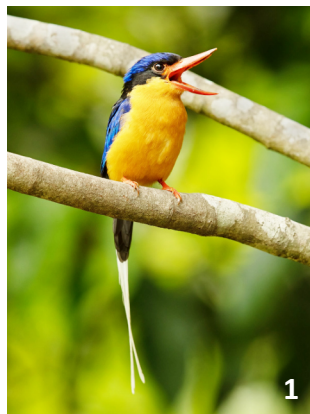

en.wikipedia.org

1. Buff-breasted Paradise-Kingfisher, Julatten, Queensland, Australia, JJ Harrison, CC BY-SA 4.0

2. Ulysses butterfly – Papilio ulysses – Cairns, QLD., CSIRO, CC BY 3.0

3. A Wompoo Fruit Dove, also known as Wompoo Pigeon in North Queensland, Queensland, Australia., Jim Bendon from Karratha, Australia - wompoo pigeon Uploaded by Snowmanradio, CC BY-SA 2.0

4. Australian Eastern Water Dragon (Physignathus lesueurii) in Brisbane Botanical Gardens. Brisbane, Australia, Andrew Mercer, CC BY-SA 3.0

5. (Green Grocer cicada) Cyclochila australasiae in Ashfield, New South Wales, Australia., Toby Hudson, CC BY-SA 3.0 au

7. Red-browed finch (Neochmia temporalis), Penrith, New South Wales, Australia, JJ Harrison, CC BY-SA 4.0

8. Copulating pair (female above, male below) Ornithoptera euphorion at Melbourne Zoo, Ypna, CC BY-SA 3.0

9. Spotted Catbird, Crater Lakes National Park–Chambers Rainforest Lodge, Tablelands, Queensland, Australia, JJ Harrison, CC BY-SA 4.0

10. Australian brushturkey, Newington, New South Wales, Australia, JJ Harrison, CC BY-SA 4.0

11. White-lipped tree frog (Litoria infrafrenata), Julatten, Queensland, Australia, JJ Harrison, CC BY-SA 3.0

12. Orange-footed Scrubfowl (Megapodius reinwardt) in the Cairns botanical gardens, Queensland, Australia, Toby Hudson, CC BY-SA 3.0

1