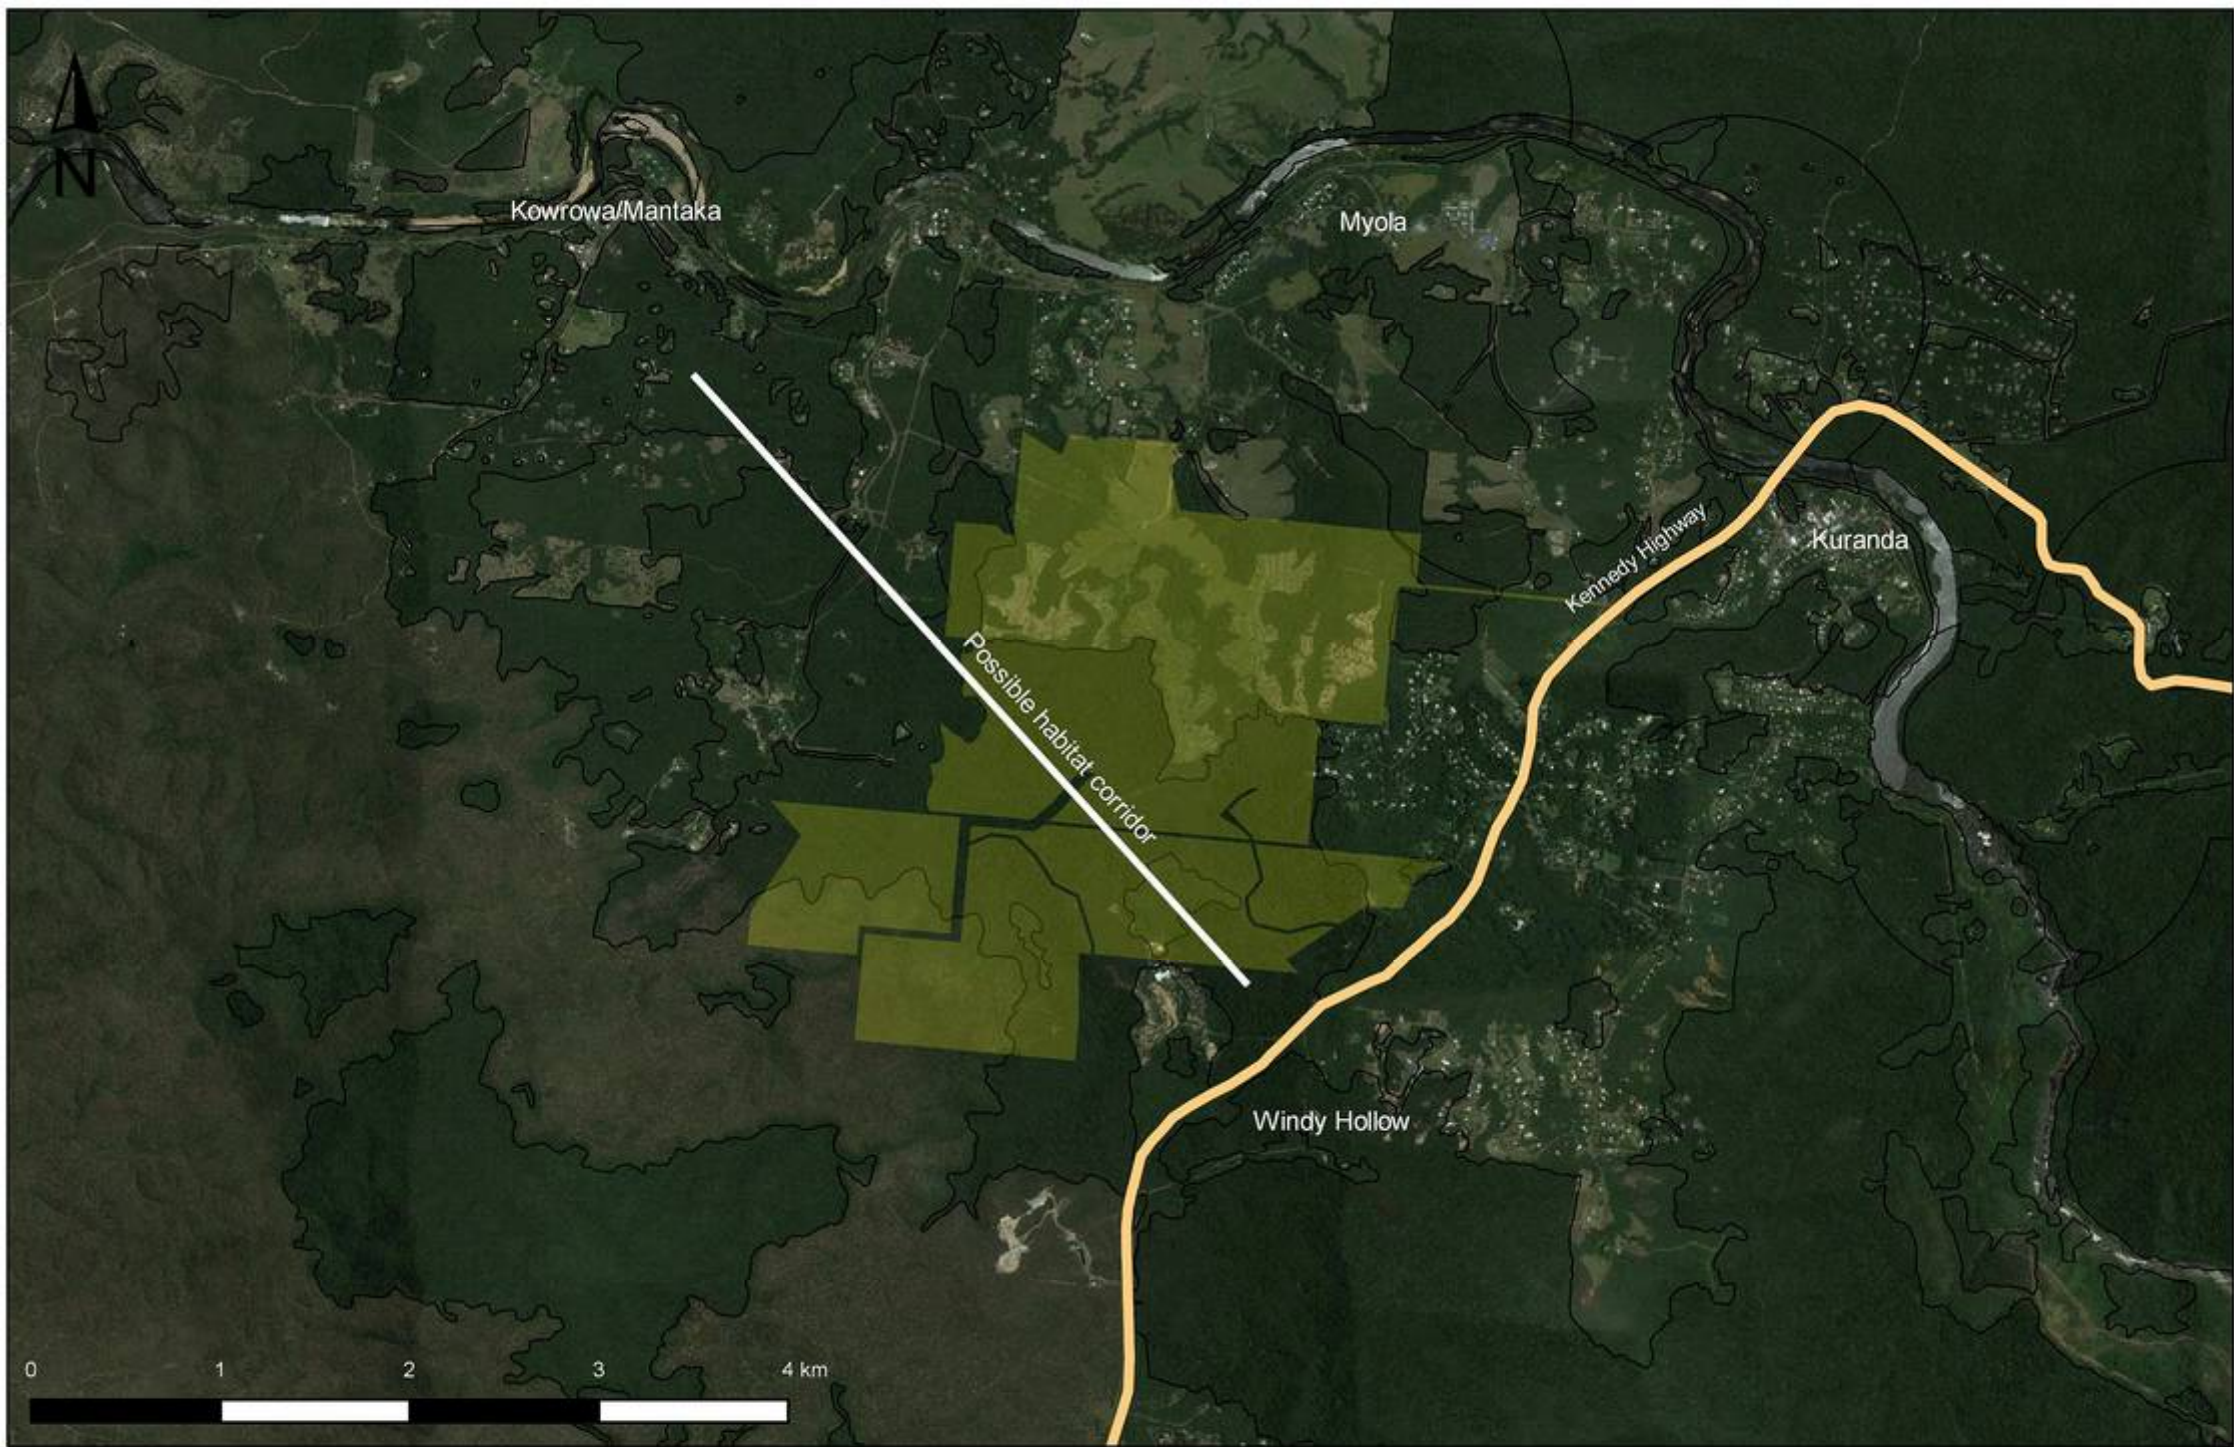

**ATTACHMENT I:
CASSOWARY ESSENTIAL HABITAT**

- Astrebla Ecological Services

Project area and mapped essential habitat for the southern cassowary

Imagery © Google. Taken 23/10/2015. This image reproduced at 1:40,000 when printed at A4.
 Mareeba Shire DCDB & Essential habitat layer © State of Queensland (Department of Natural Resources and Mines) [2015]
 GIS operator Simon Danielsen, Astrebla Ecological Services, 17/04/16.

Legend

- Project Area
- Essential habitat