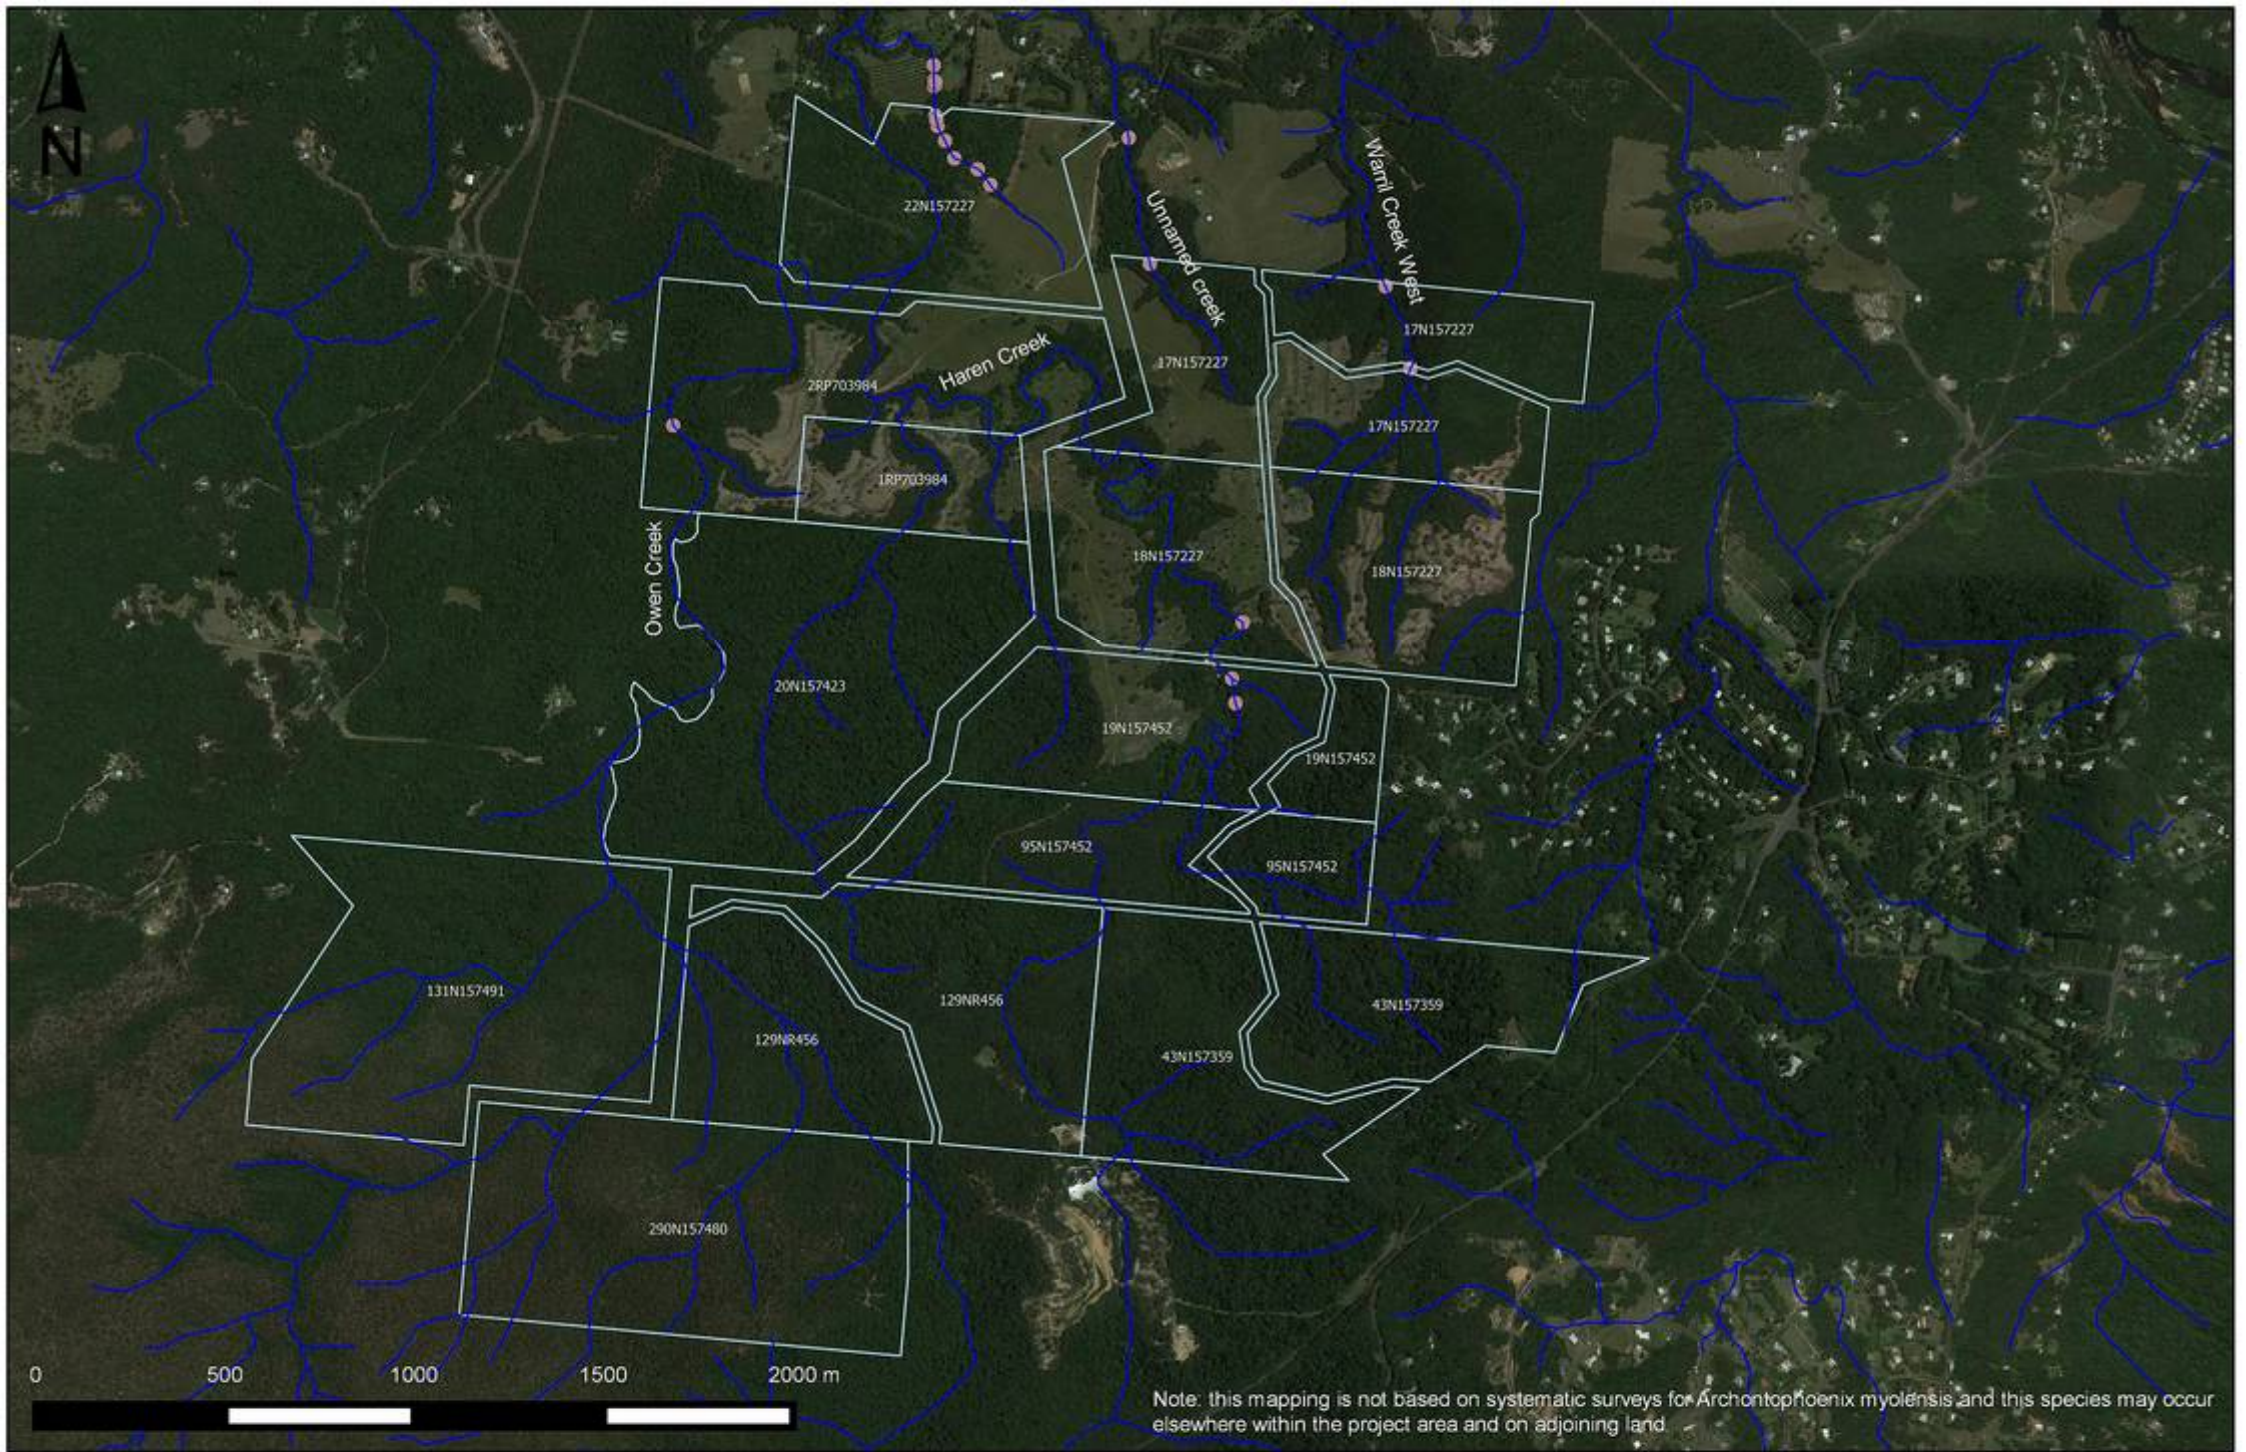

**ATTACHMENT H:
MAYOLA PALM RECORDS
- Astrebla Ecological Services**

Archontophoenix myolensis records

Legend

- Myola Project Lots
- Archontophoenix myolensis records

Imagery © Google. Taken 23/10/2015. This image reproduced at 1:20,000 when printed at A4.
 Mareeba Shire DCDB © State of Queensland (Department of Natural Resources and Mines) [2015]
 Waterways layer © State of Queensland (Department of Natural Resources and Mines) [2015]
 GIS operator Simon Danielsen, Astrebla Ecological Services, 17/04/16.